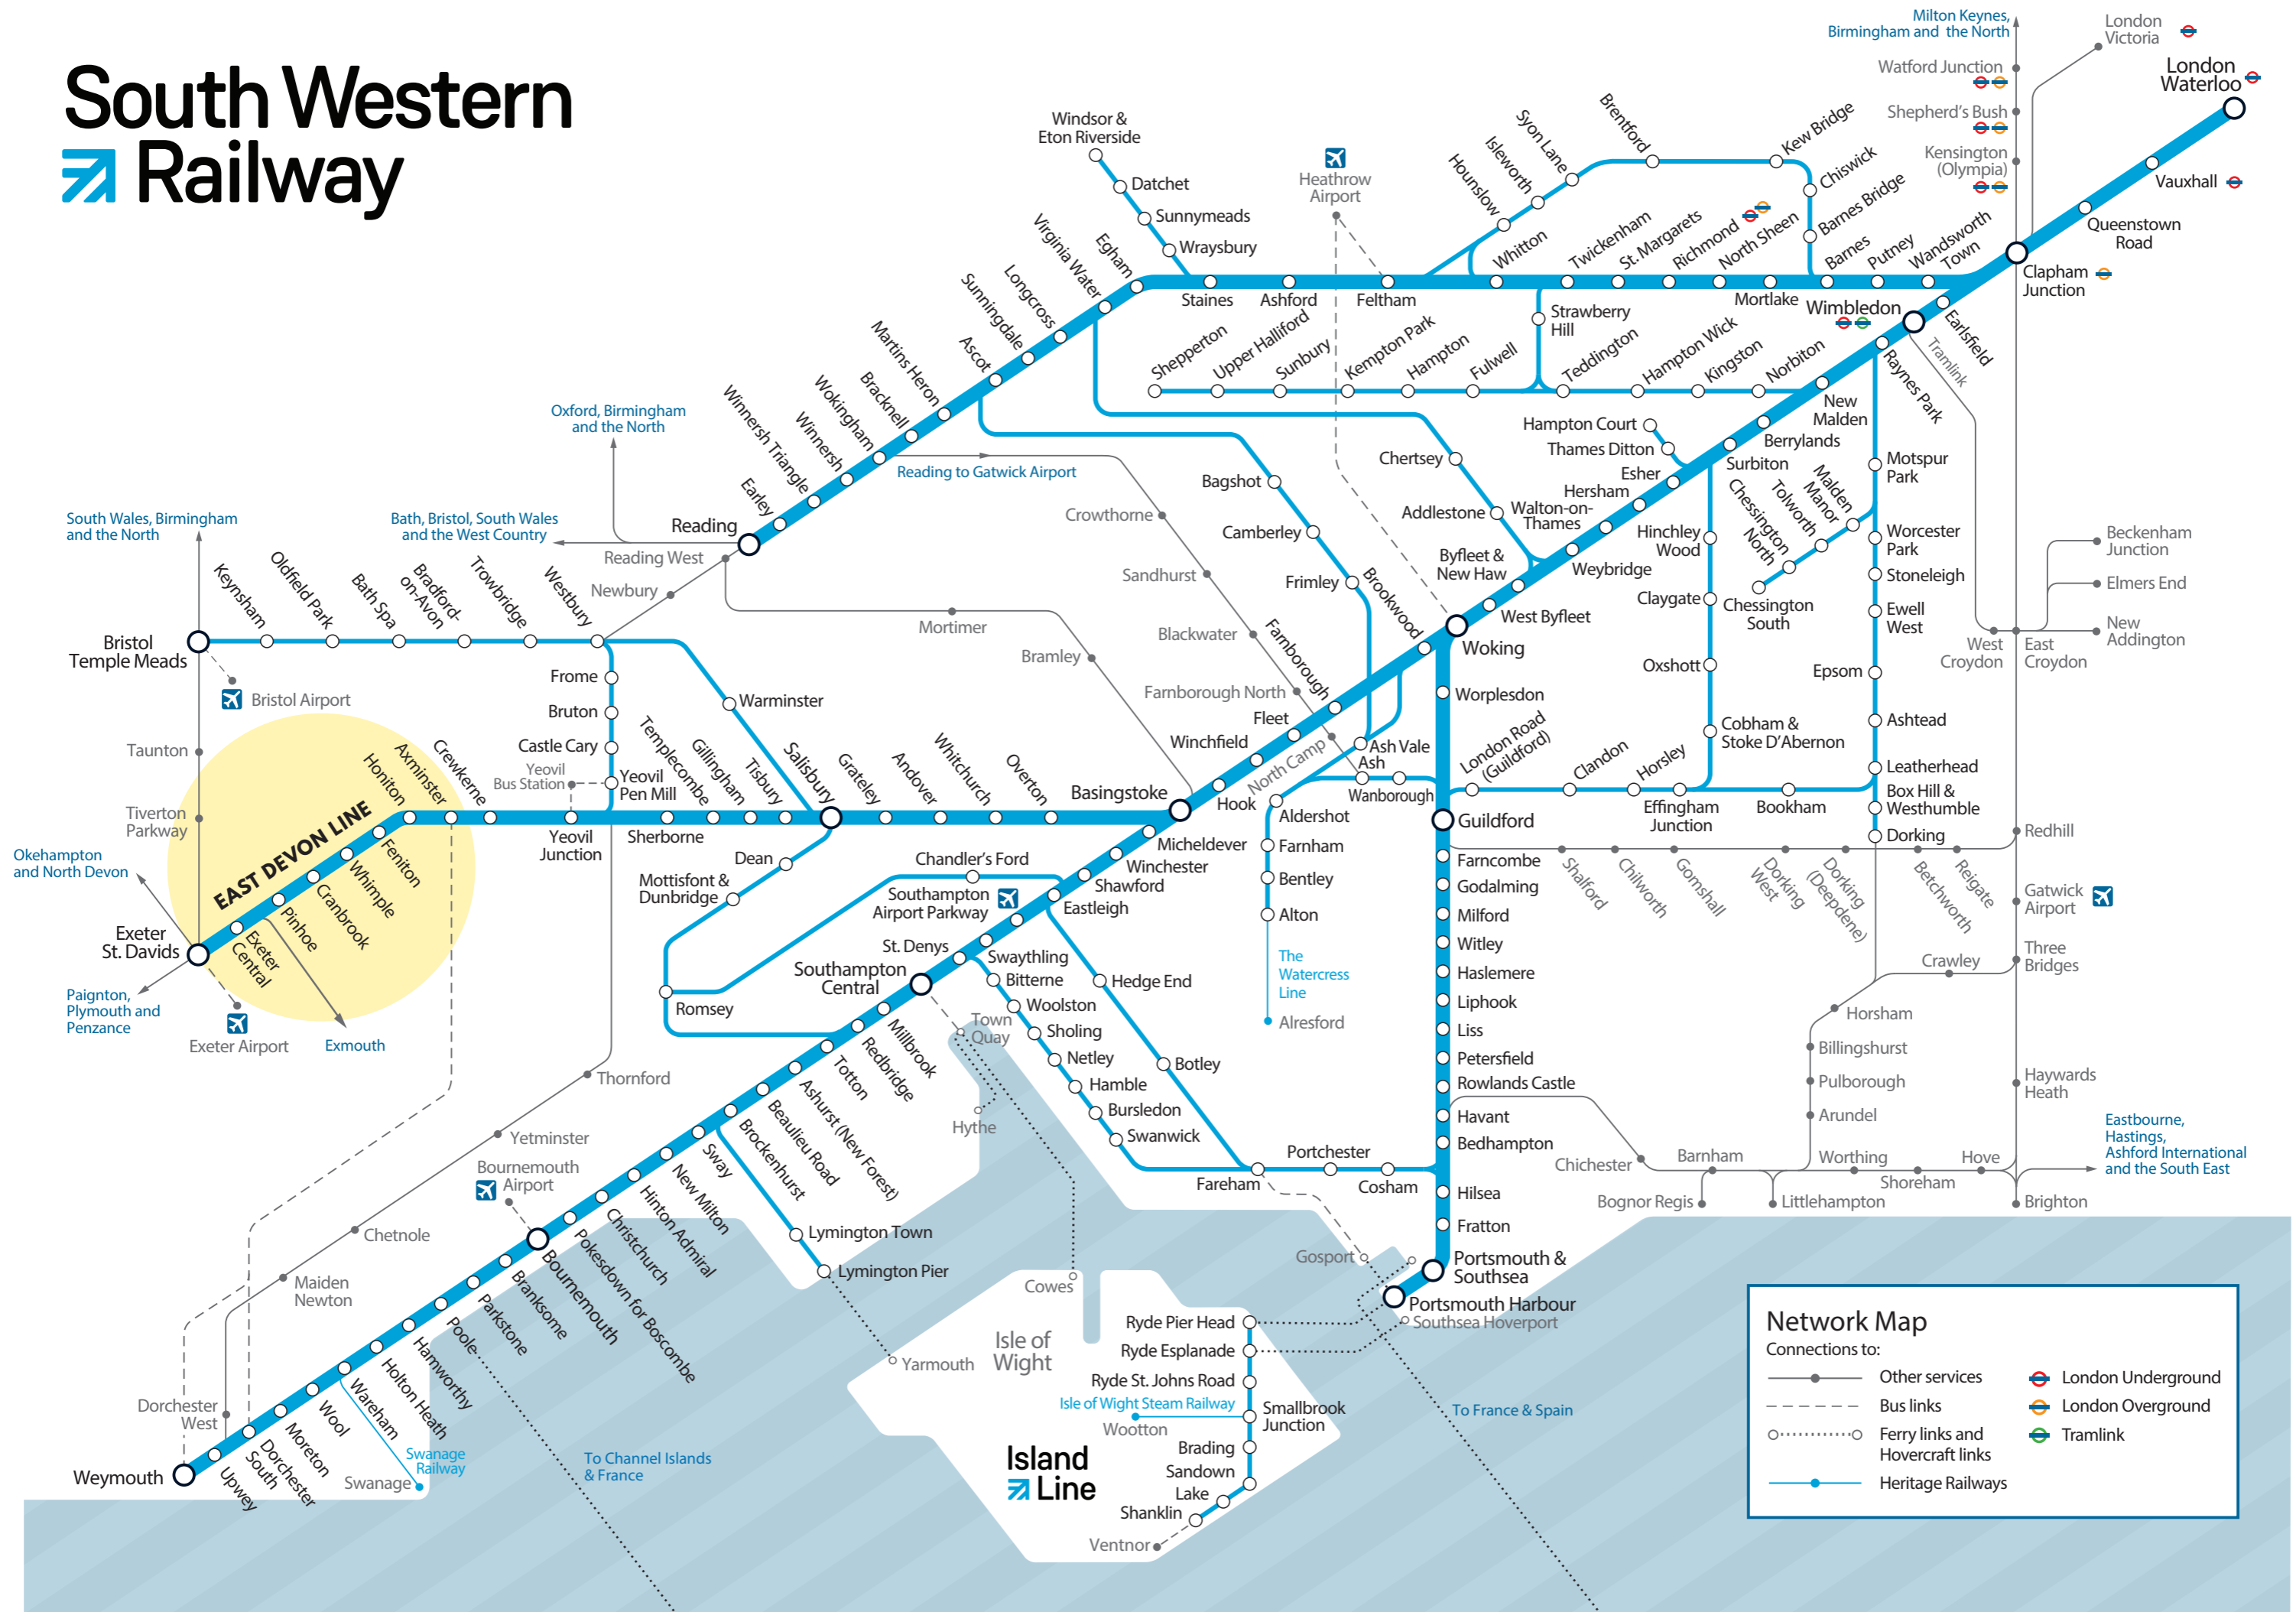

# South Western Railway

### Network Map

Connections to:

- Other services
- Bus links
- Ferry links and Hovercraft links
- Heritage Railways
- London Underground
- London Overground
- Tramlink